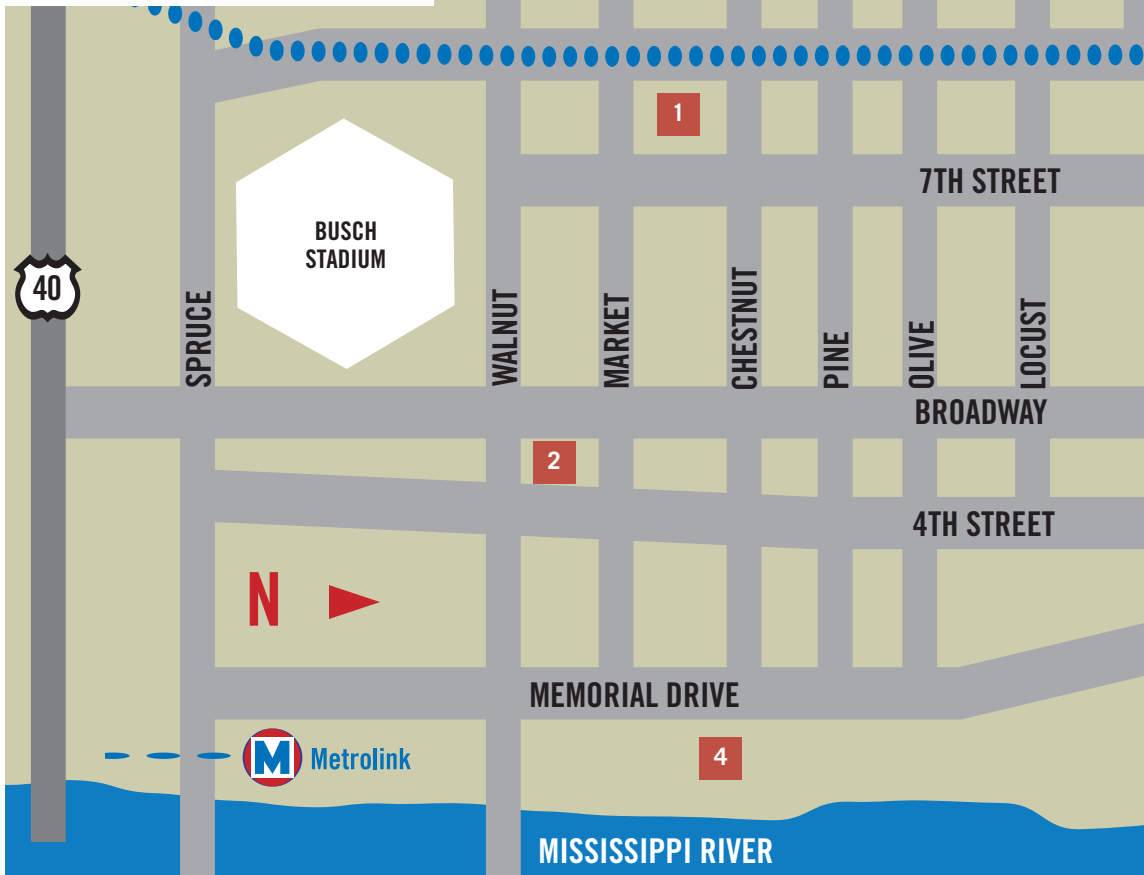

# City of St. Louis

- 1 CAMBRIAN GATE**  
Gary Passanise
- 2 EXPANSION COLUMN**  
Richard Hunt
- 3 GENERAL ULYSSES S. GRANT**  
Robert P. Bringham
- 4 JEFFERSON NATIONAL EXPANSION MEMORIAL**  
Eero Saarinen
- 5 MARTIN LUTHER KING, JR.**  
Rudolph Torrini
- 6 MEETING OF THE WATERS**  
Carl Milles
- 7 SPANISH-AMERICAN WAR MEMORIAL**  
Victor Holm
- 8 THOMAS HART BENTON**  
Harriet Hosmer
- 9 TWAIN**  
Richard Serra